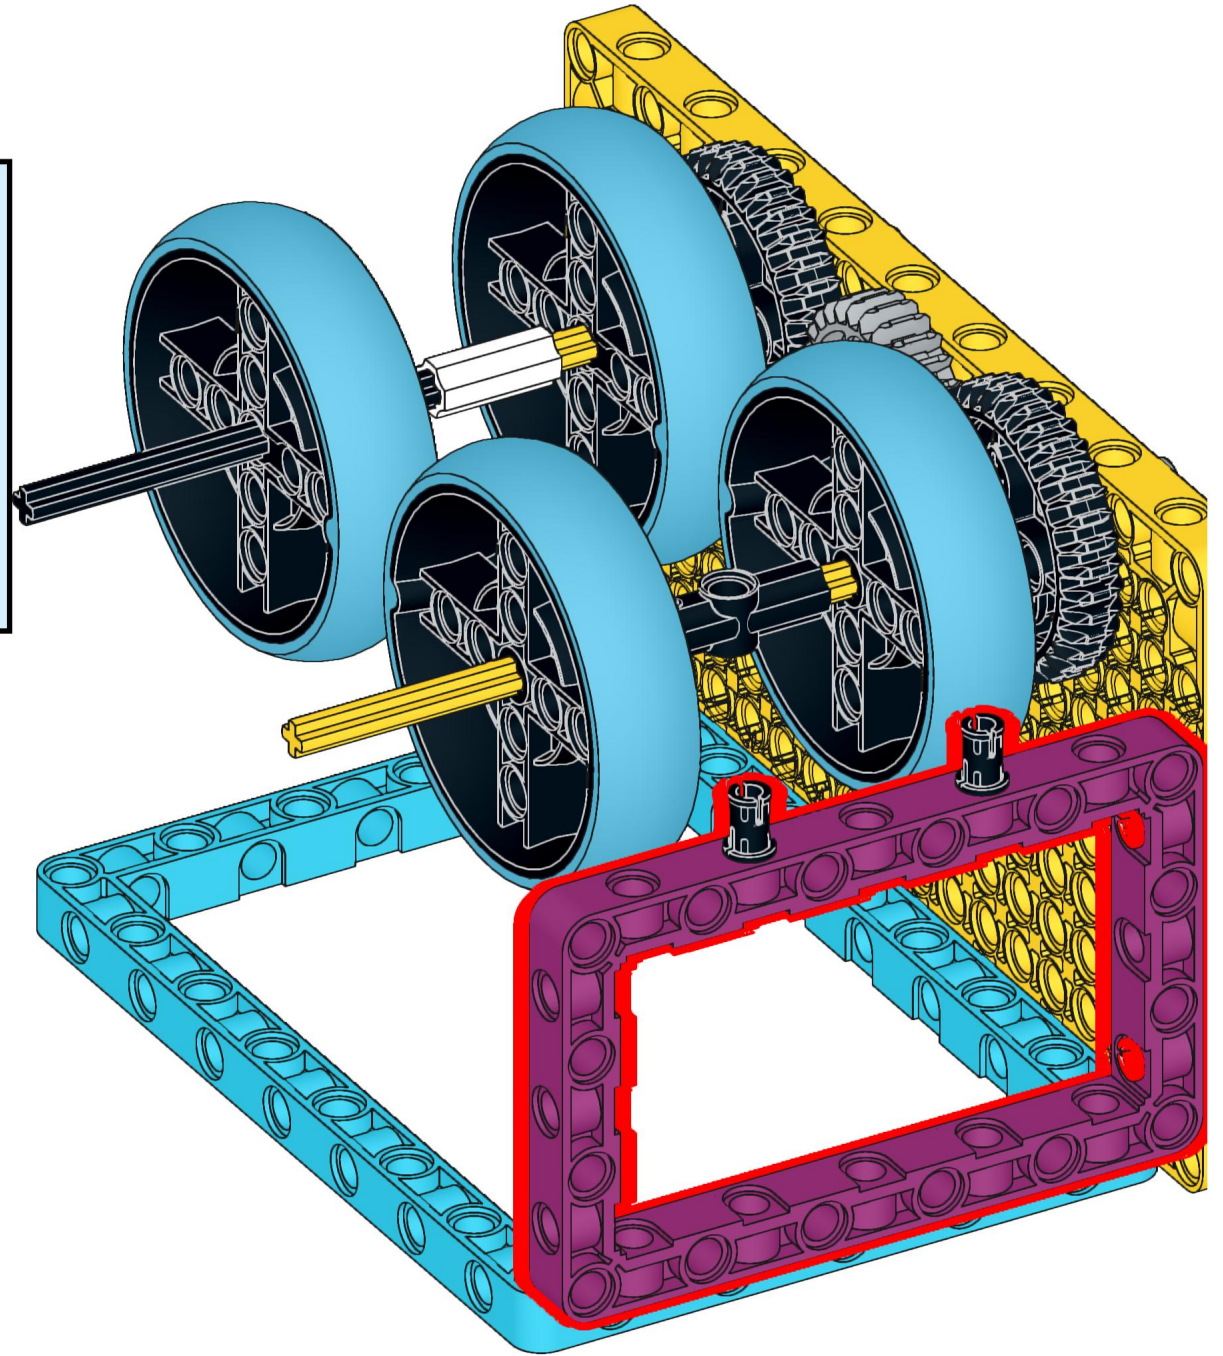

EGG DECORATOR

BUILDING
INSTRUCTIONS

LEGO Education®
SPIKE Prime

Tufts
UNIVERSITY

School of Engineering
Center for Engineering
Education and Outreach

THE EGG DECORATOR
WAS CREATED BY
PAUL GALVAN AND
ETHAN DANAHY.
IT DEBUTED AT THE
2023 WHITE HOUSE
EASTER EGG ROLL.

17

18

19

20

21

22

23

24