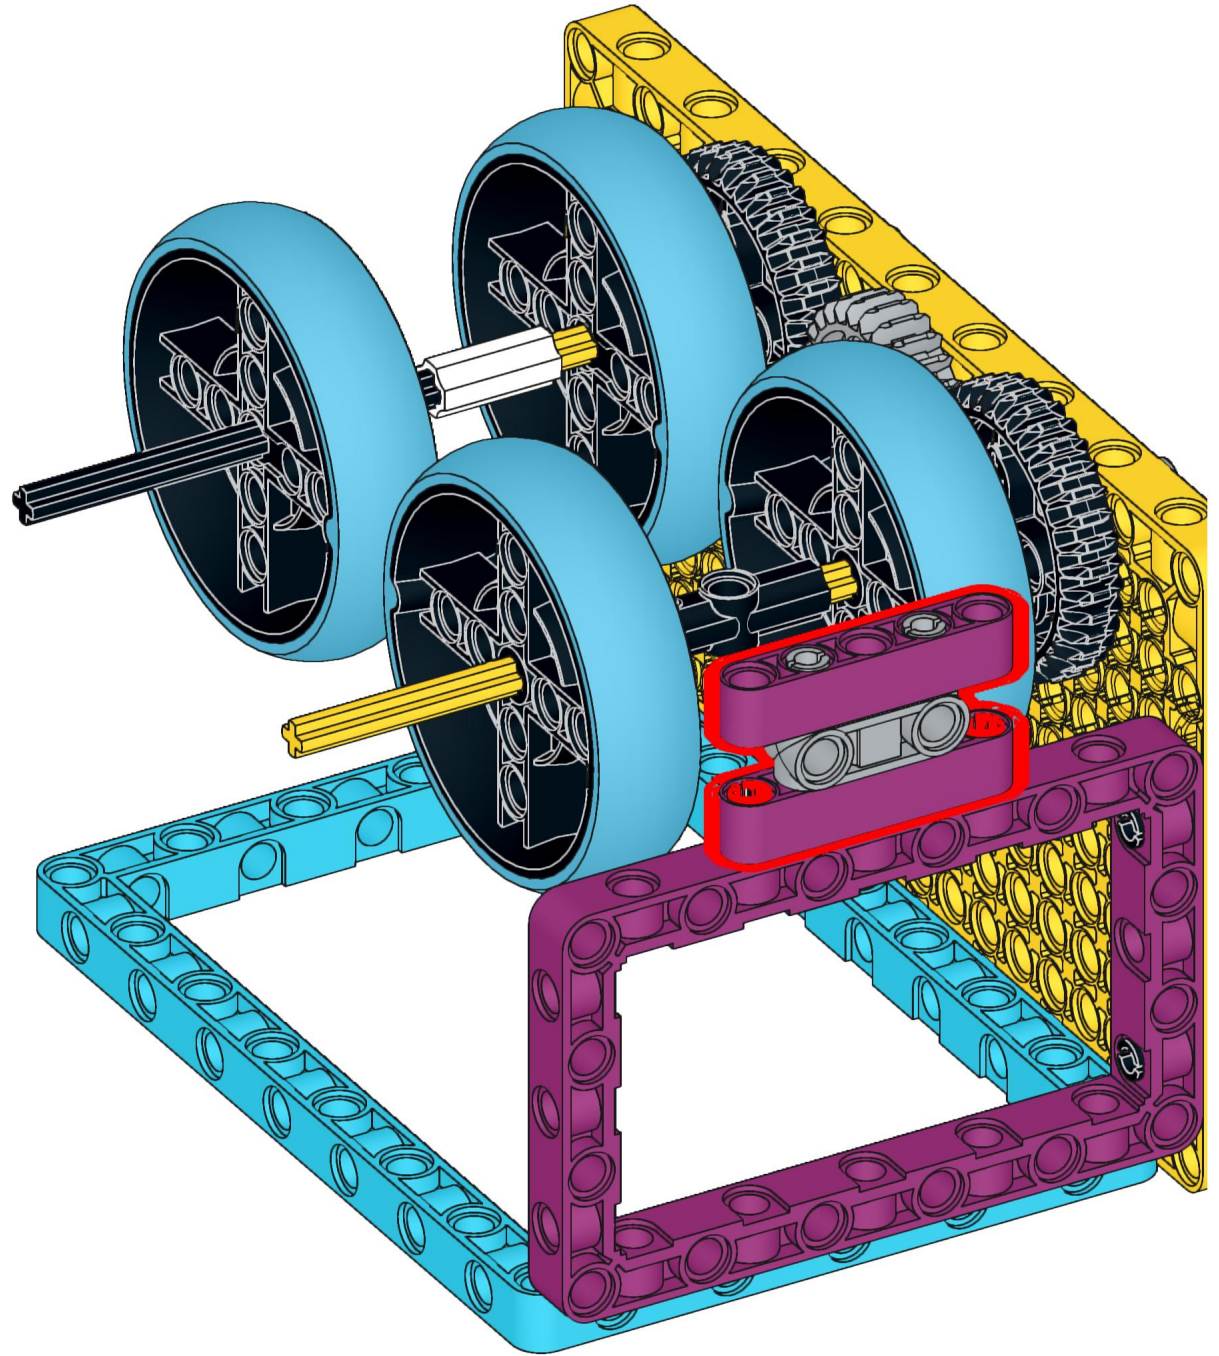

EGG DECORATOR

BUILDING
INSTRUCTIONS

LEGO Education®
SPIKE Prime

Tufts
UNIVERSITY

School of Engineering
Center for Engineering
Education and Outreach

THE EGG DECORATOR
WAS CREATED BY
PAUL GALVAN AND
ETHAN DANAHY.
IT DEBUTED AT THE
2023 WHITE HOUSE
EASTER EGG ROLL.

17

18

19

20

21

22

23

24