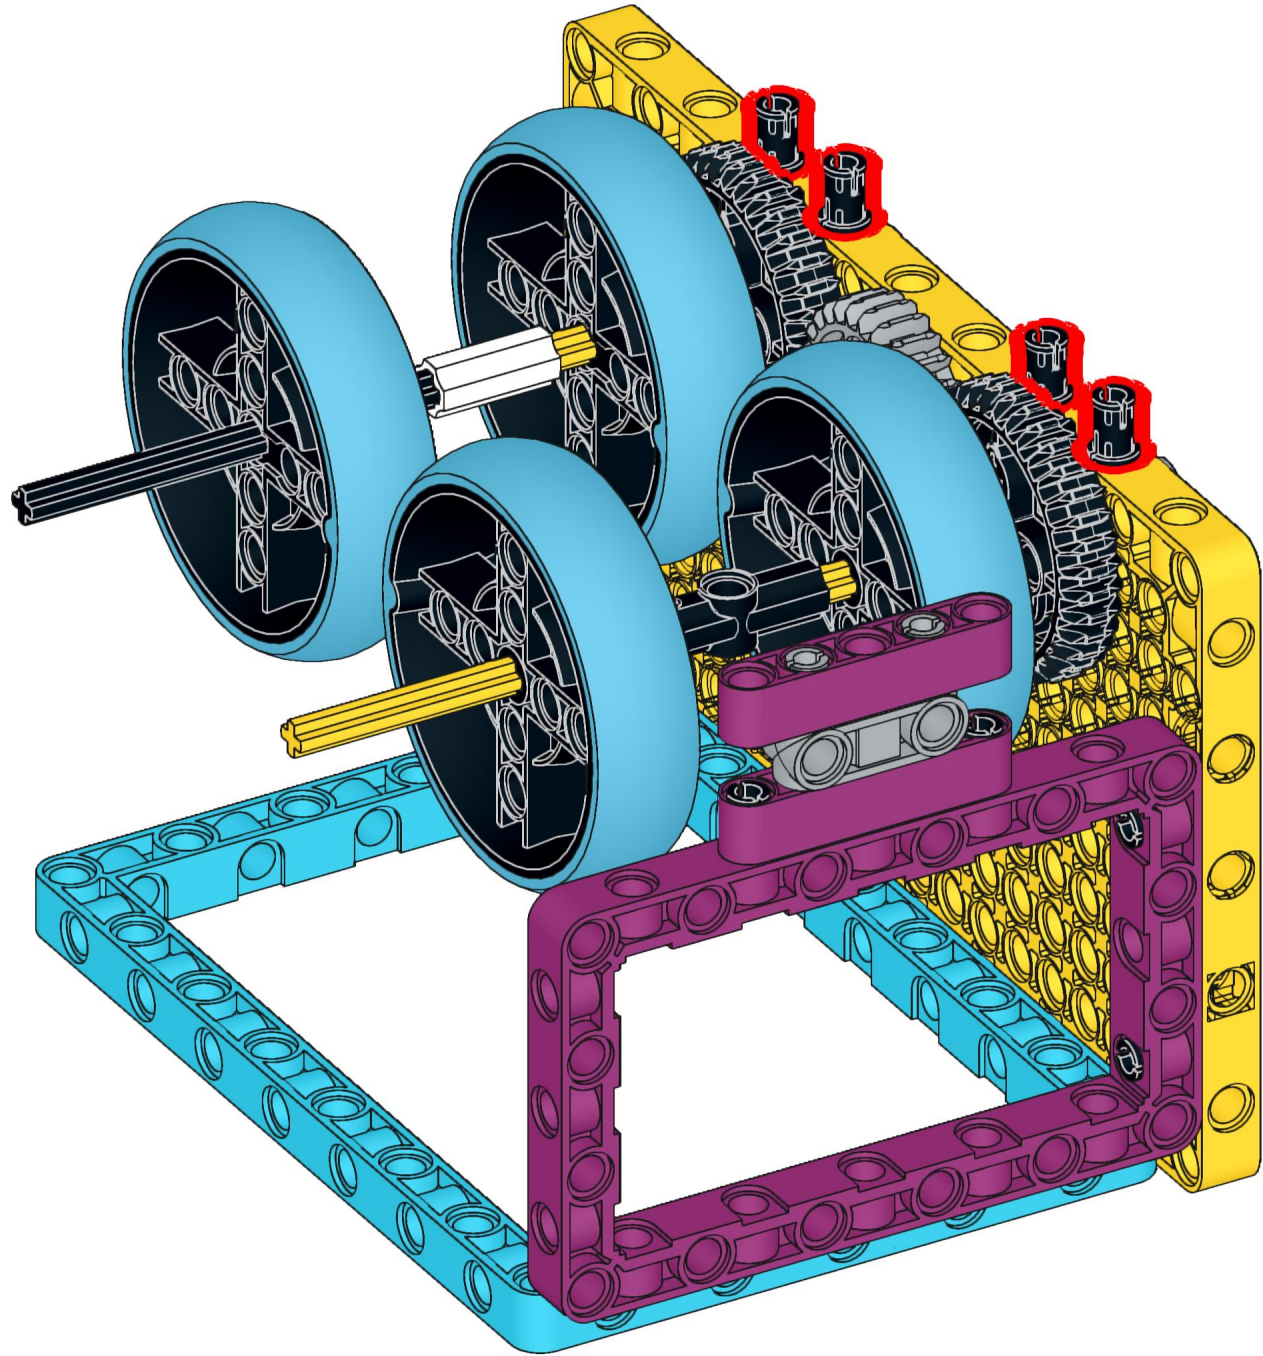

EGG DECORATOR

BUILDING
INSTRUCTIONS

LEGO Education®
SPIKE Prime

Tufts
UNIVERSITY

School of Engineering
Center for Engineering
Education and Outreach

THE EGG DECORATOR
WAS CREATED BY
PAUL GALVAN AND
ETHAN DANAHY.
IT DEBUTED AT THE
2023 WHITE HOUSE
EASTER EGG ROLL.

17

18

19

20

21

22

23

24