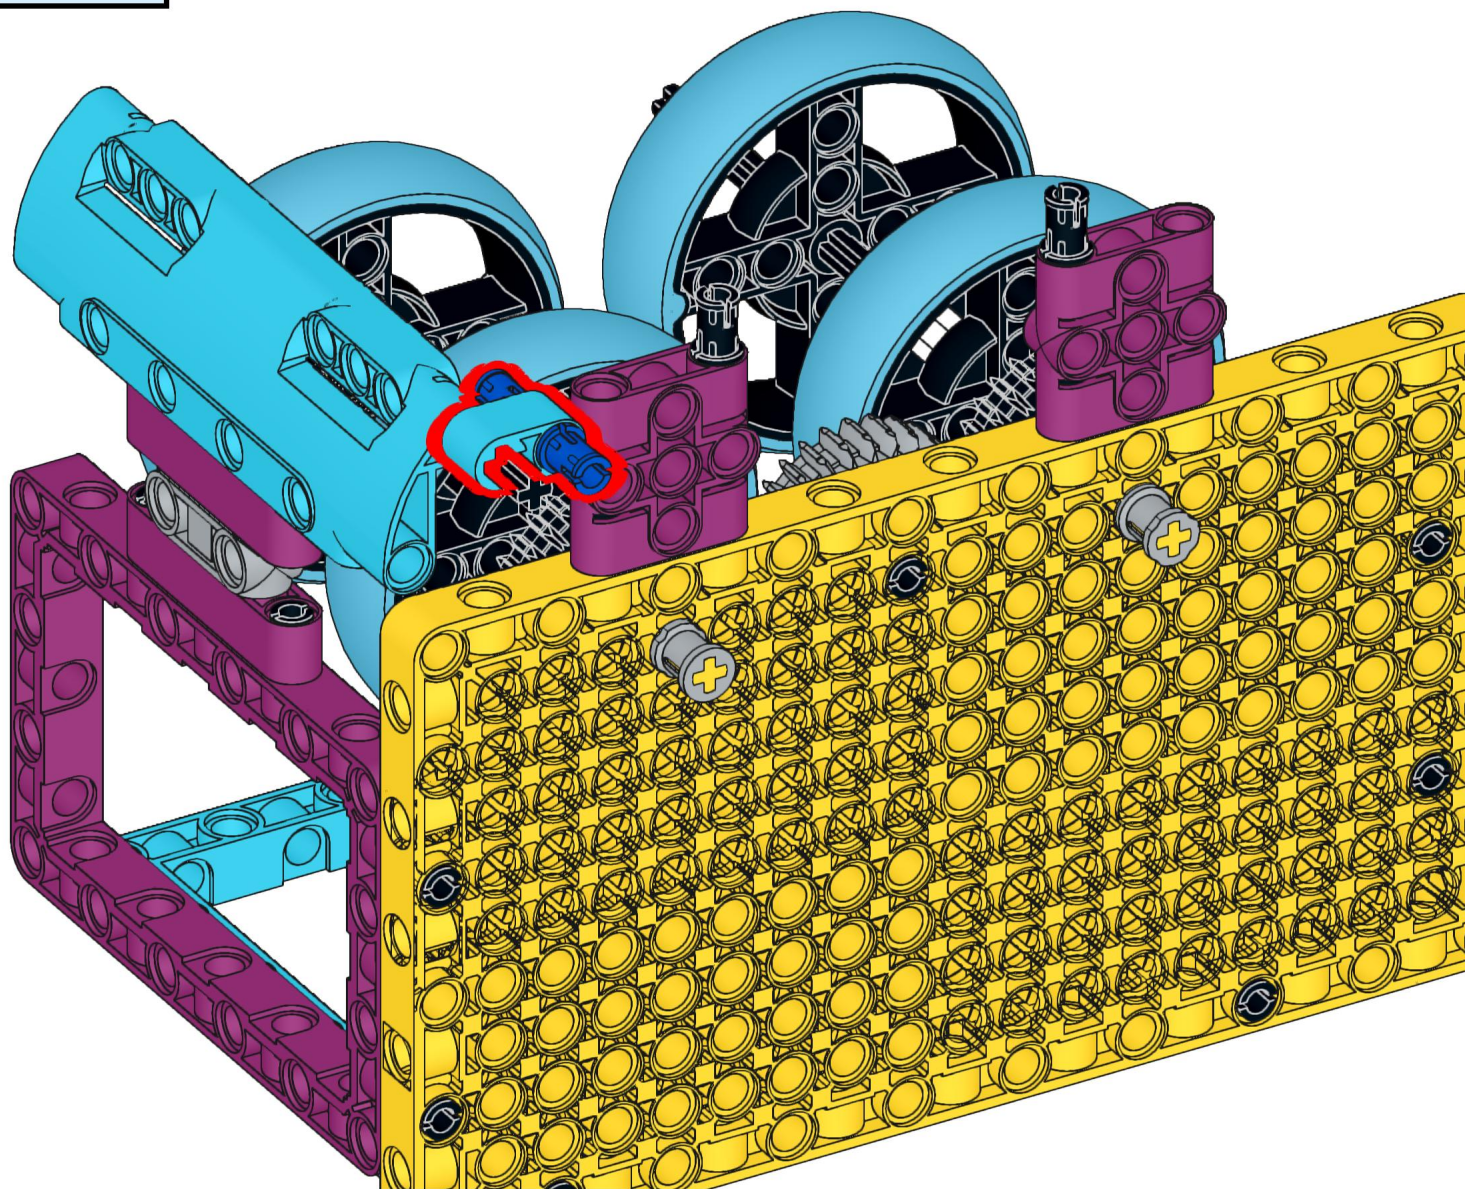

17

18

19

20

21

22

23

24

49

CONNECTING THE HUB

PRESS THE CENTER BUTTON TO
RUN THE HEART PROGRAM

PARTS LIST

1x

1x

1x

4x