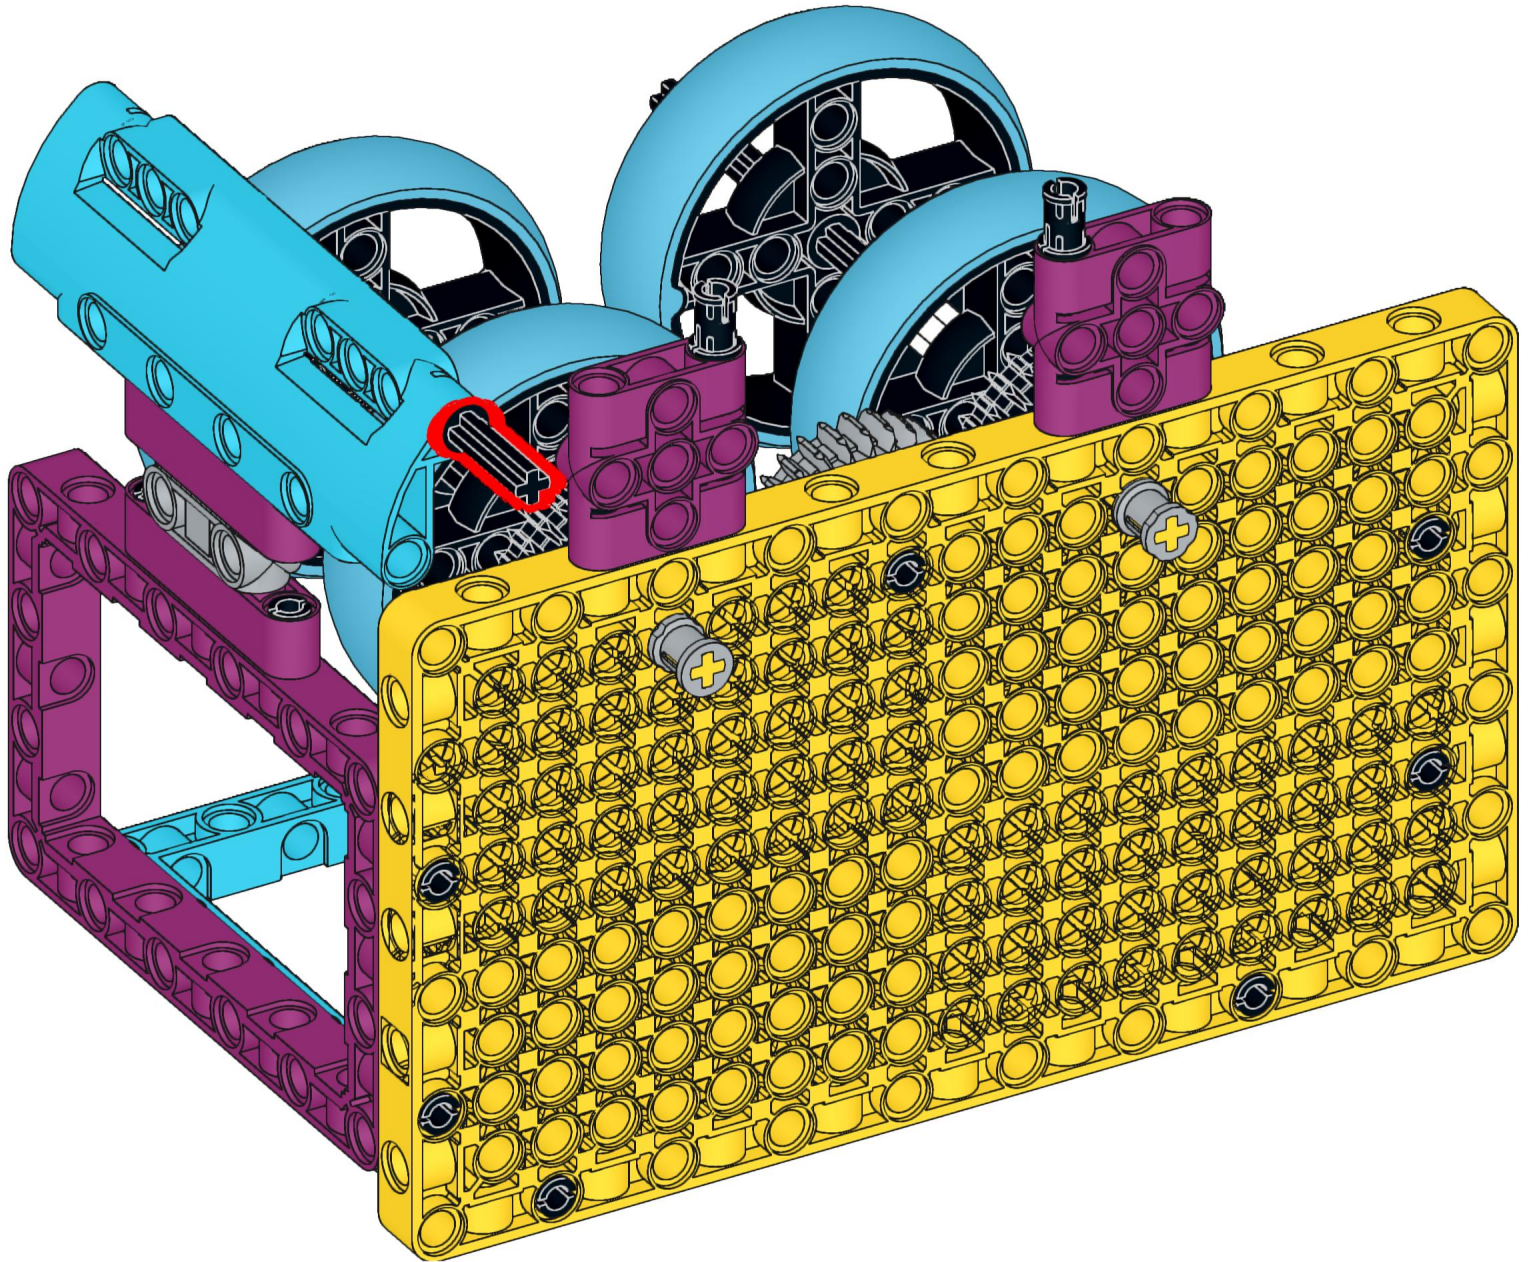

EGG DECORATOR

BUILDING
INSTRUCTIONS

LEGO Education®
SPIKE Prime

Tufts
UNIVERSITY

School of Engineering
Center for Engineering
Education and Outreach

THE EGG DECORATOR
WAS CREATED BY
PAUL GALVAN AND
ETHAN DANAHY.
IT DEBUTED AT THE
2023 WHITE HOUSE
EASTER EGG ROLL.

17

18

19

20

21

22

23

24

49

CONNECTING THE HUB

PRESS THE CENTER BUTTON TO
RUN THE HEART PROGRAM

PARTS LIST

1x

1x

1x

4x