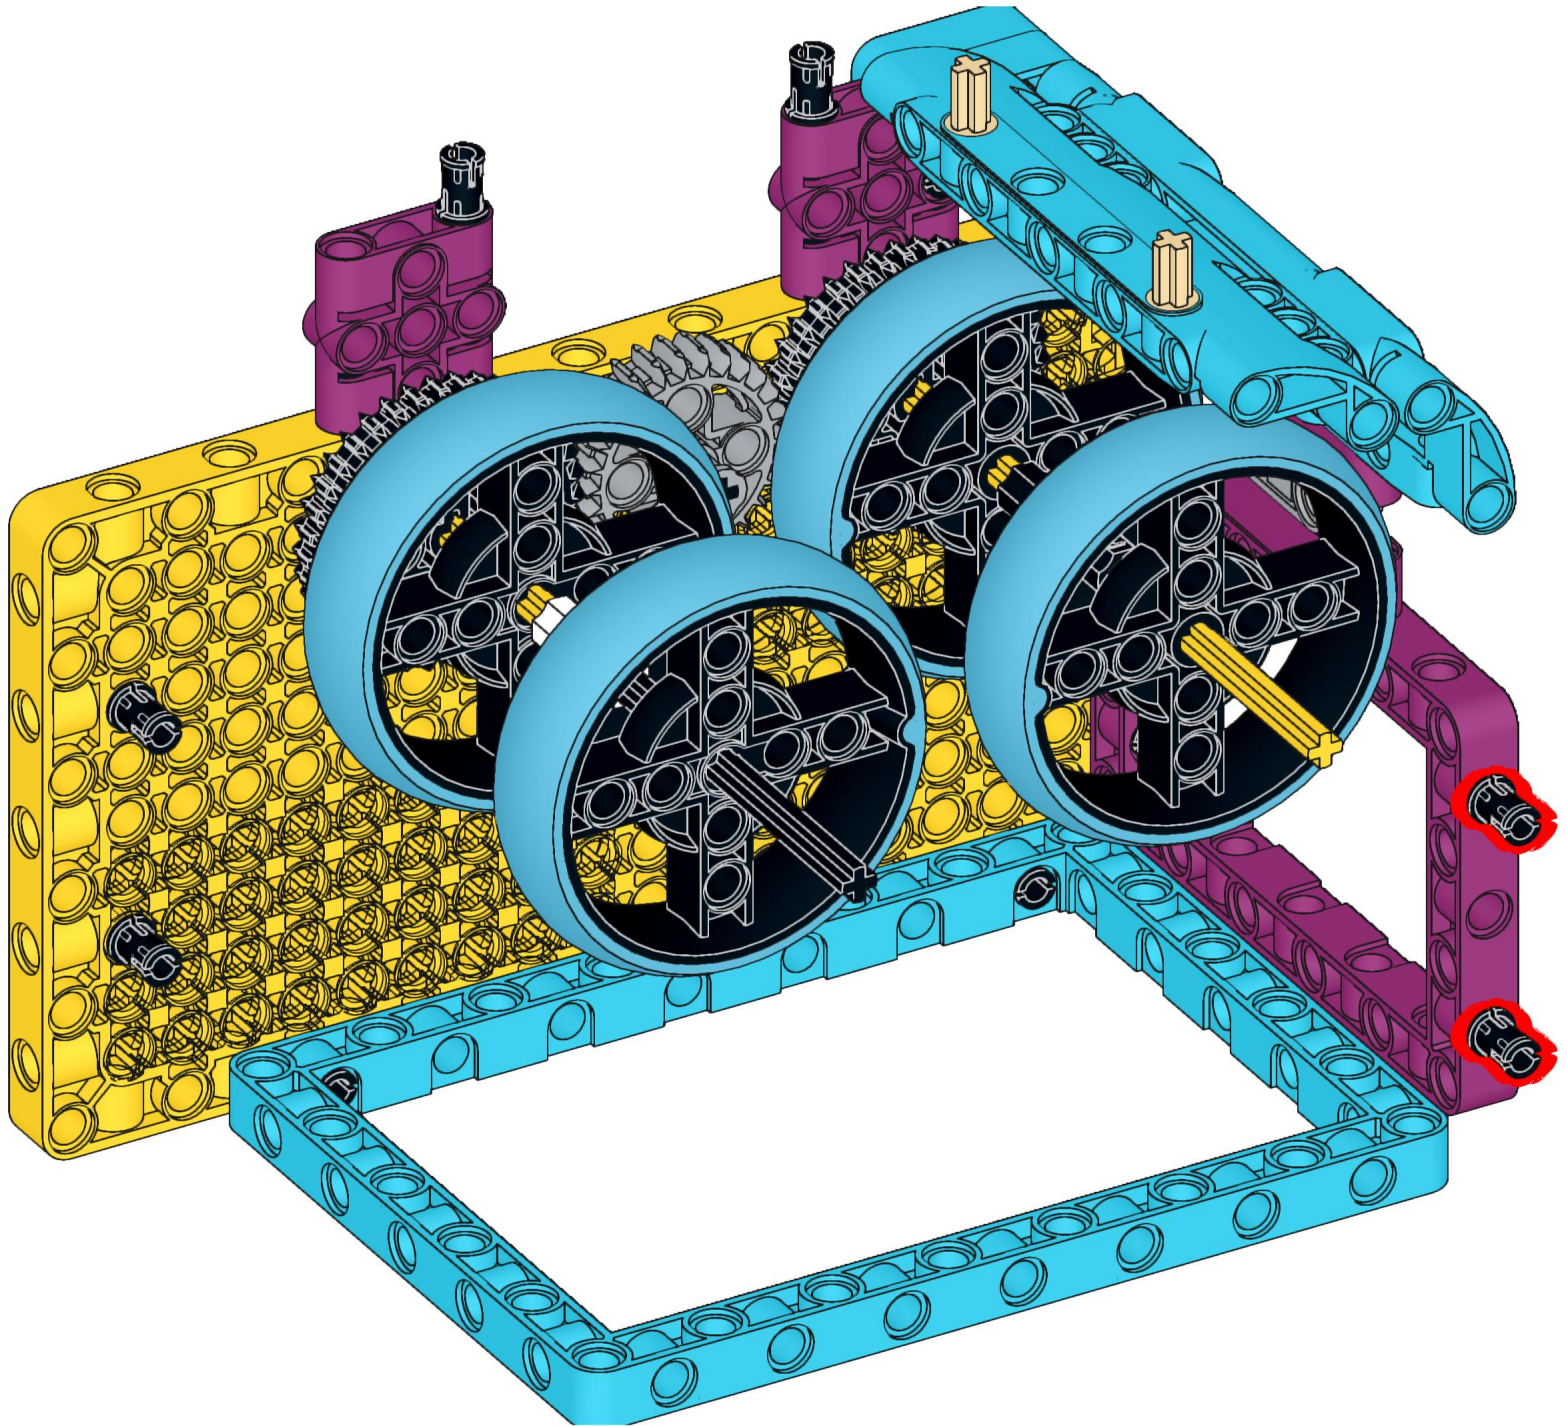

17

18

19

20

21

22

23

24

25

26

27

28

29

30

31

32

49

CONNECTING THE HUB

PRESS THE CENTER BUTTON TO
RUN THE HEART PROGRAM

PARTS LIST

1x

1x

1x

4x