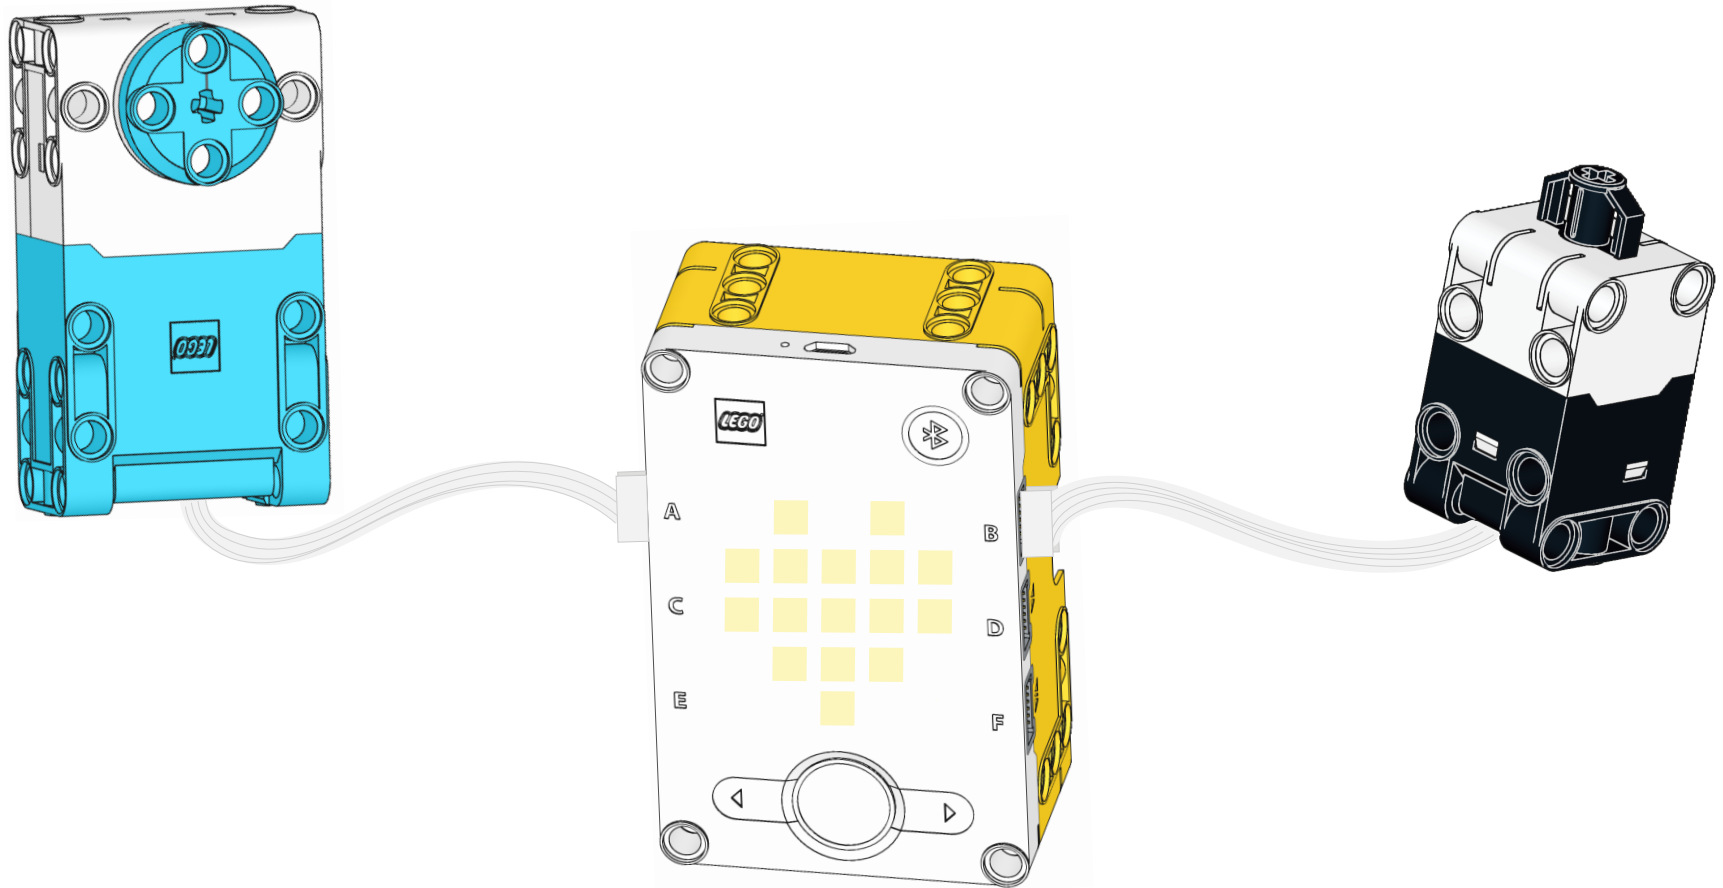

41

42

43

44

45

46

47

48

49

CONNECTING THE HUB

PRESS THE CENTER BUTTON TO
RUN THE HEART PROGRAM

PARTS LIST

1x

1x

1x

4x