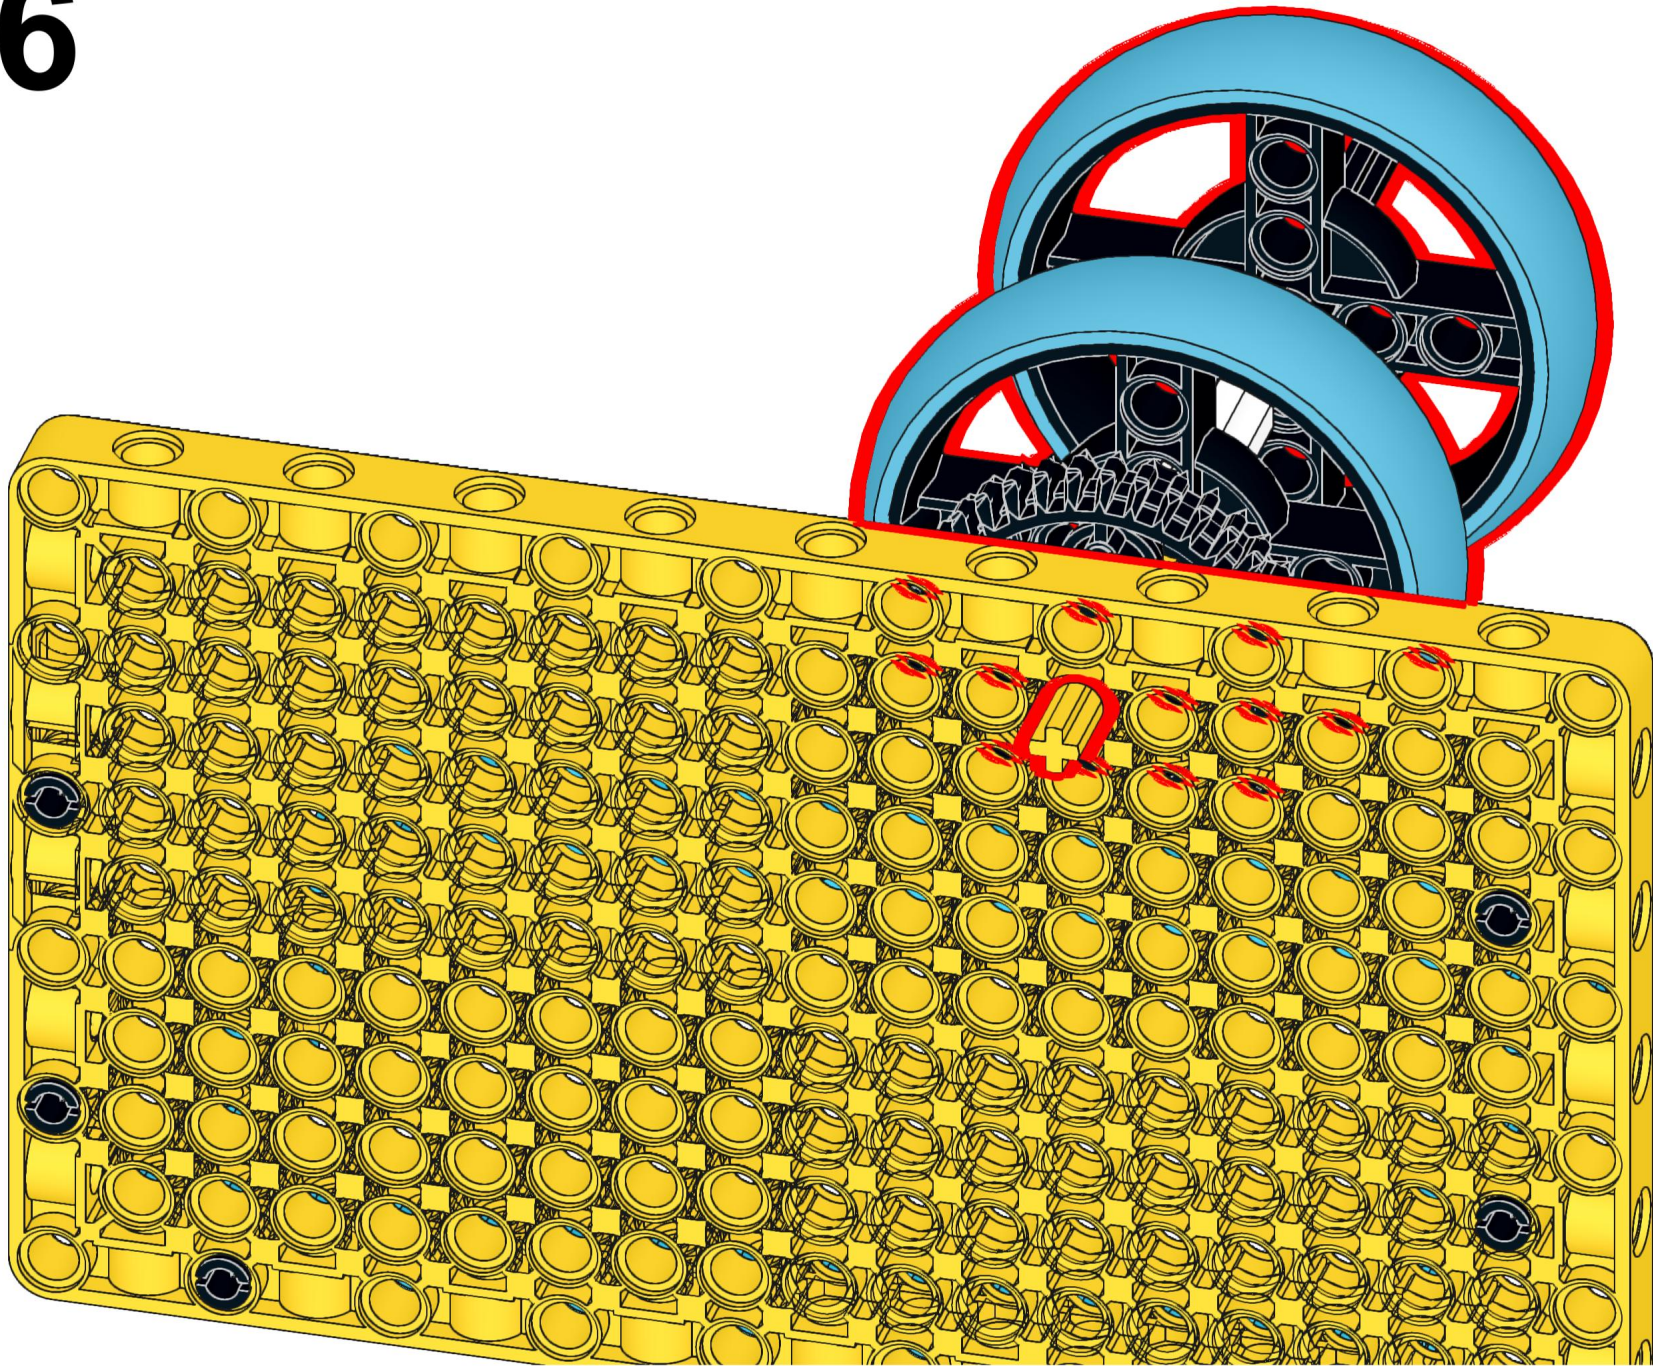

EGG DECORATOR

BUILDING
INSTRUCTIONS

LEGO Education®
SPIKE Prime

Tufts
UNIVERSITY

School of Engineering
Center for Engineering
Education and Outreach

THE EGG DECORATOR
WAS CREATED BY
PAUL GALVAN AND
ETHAN DANAHY.
IT DEBUTED AT THE
2023 WHITE HOUSE
EASTER EGG ROLL.

1

2

3

4

5

6

7

8

17

18

19

20

21

22

23

24